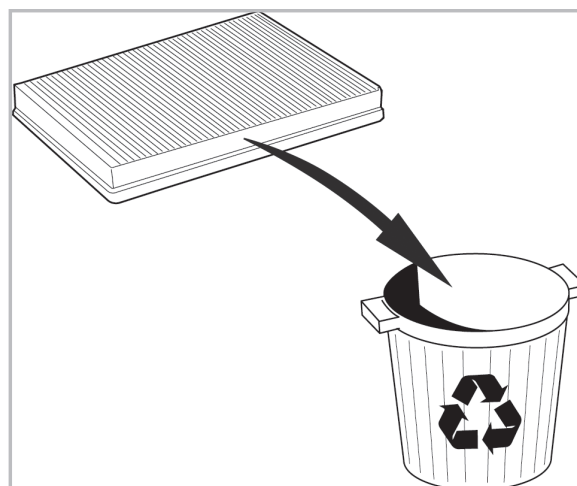

COMFORT

particle filter

715637

FH158

PA

WANT TO KNOW MORE?

www.valeo-techassist.com

FOR
DAIHATSU

SIRION II A/C+ (01/05 >) / JUSTY IV A/C+/- (09/07 >)

Valeo Service - Société par Actions simplifiée - Capital de 12 900 000€ - 70, rue Playel, 93285 Saint-Denis Cedex - France - B 306 486 408 RCS Bobigny