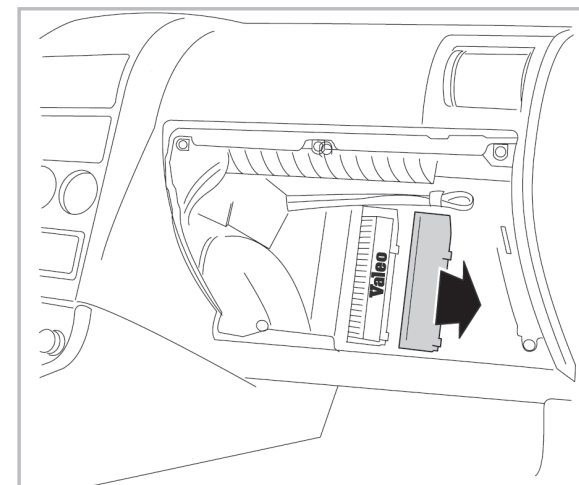

COMFORT

particle filter

715637

FH158

PA

WANT TO KNOW MORE?

www.valeo-techassist.com

FOR
DAIHATSU

SIRION II A/C+ (01/05 >) / JUSTY IV A/C+/- (09/07 >)

Valeo Service - Société par Actions simplifiée - Capital de 12 900 000€ - 70, rue Playel, 93285 Saint-Denis Cedex - France - B 306 486 408 RCS Bobigny