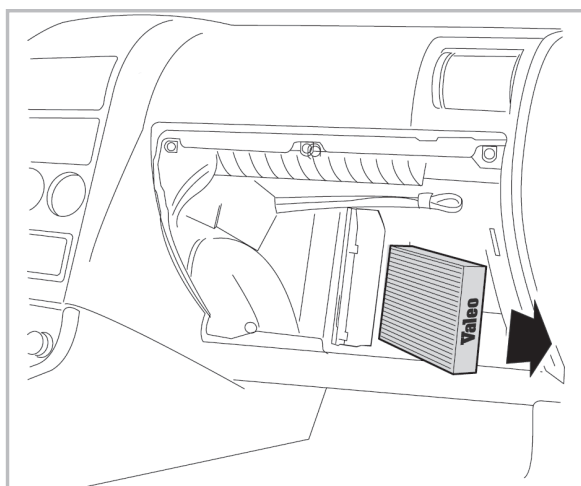

COMFORT

particle filter

715637

FH158

PA

WANT TO KNOW MORE?

www.valeo-techassist.com

FOR
DAIHATSU

SIRION II A/C+ (01/05 >) / JUSTY IV A/C+/- (09/07 >)

Valeo Service - Société par Actions simplifiée - Capital de 12 900 000€ - 70, rue Playel, 93285 Saint-Denis Cedex - France - B 306 486 408 RCS Bobigny