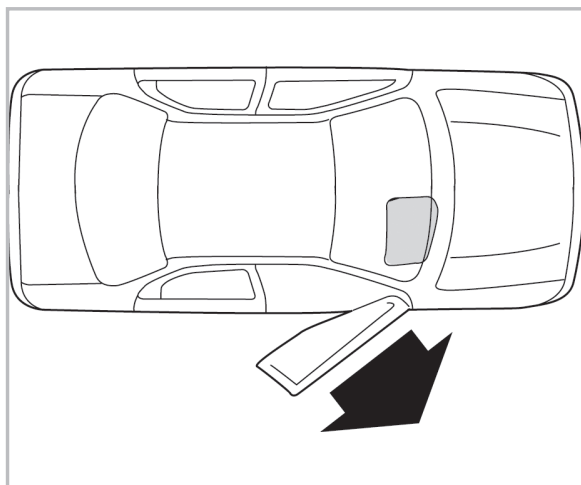

COMFORT

particle filter

715637

FH158

PA

WANT TO KNOW MORE?

www.valeo-techassist.com

FOR
DAIHATSU

SIRION II A/C+ (01/05 >) / JUSTY IV A/C+/- (09/07 >)

Valeo Service - Société par Actions simplifiée - Capital de 12 900 000€ - 70, rue Playel, 93285 Saint-Denis Cedex - France - B 306 486 408 RCS Bobigny