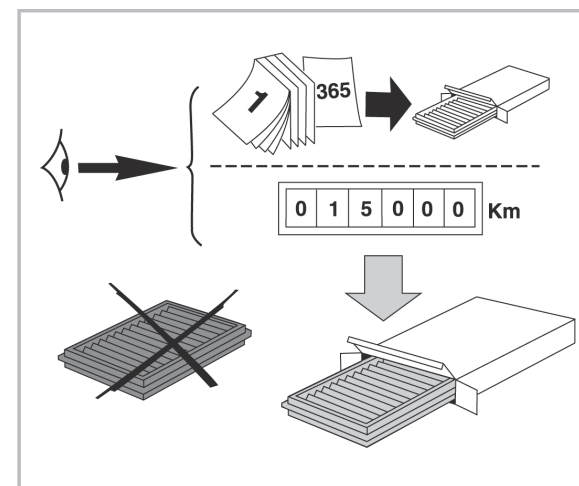

COMFORT

particle filter

715637

FH158

PA

WANT TO KNOW MORE?

www.valeo-techassist.com

FOR
DAIHATSU

SIRION II A/C+ (01/05 >) / JUSTY IV A/C+/- (09/07 >)

Valeo Service - Société par Actions simplifiée - Capital de 12 900 000€ - 70, rue Playel, 93285 Saint-Denis Cedex - France - B 306 486 408 RCS Bobigny