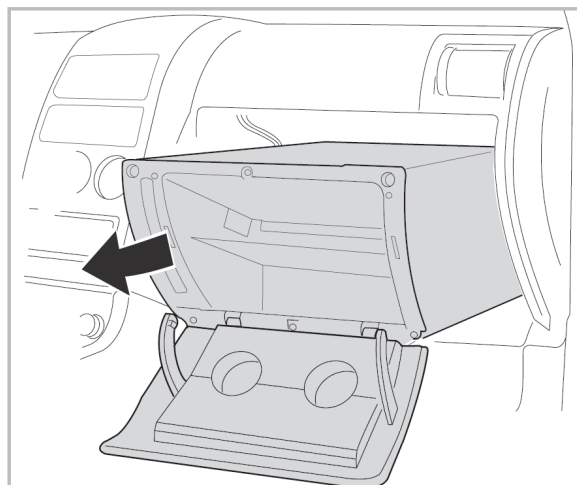

COMFORT

particle filter

715637

FH158

PA

WANT TO KNOW MORE?

www.valeo-techassist.com

FOR
DAIHATSU

SIRION II A/C+ (01/05 >) / JUSTY IV A/C+/- (09/07 >)

Valeo Service - Société par Actions simplifiée - Capital de 12 900 000€ - 70, rue Playel, 93285 Saint-Denis Cedex - France - B 306 486 408 RCS Bobigny